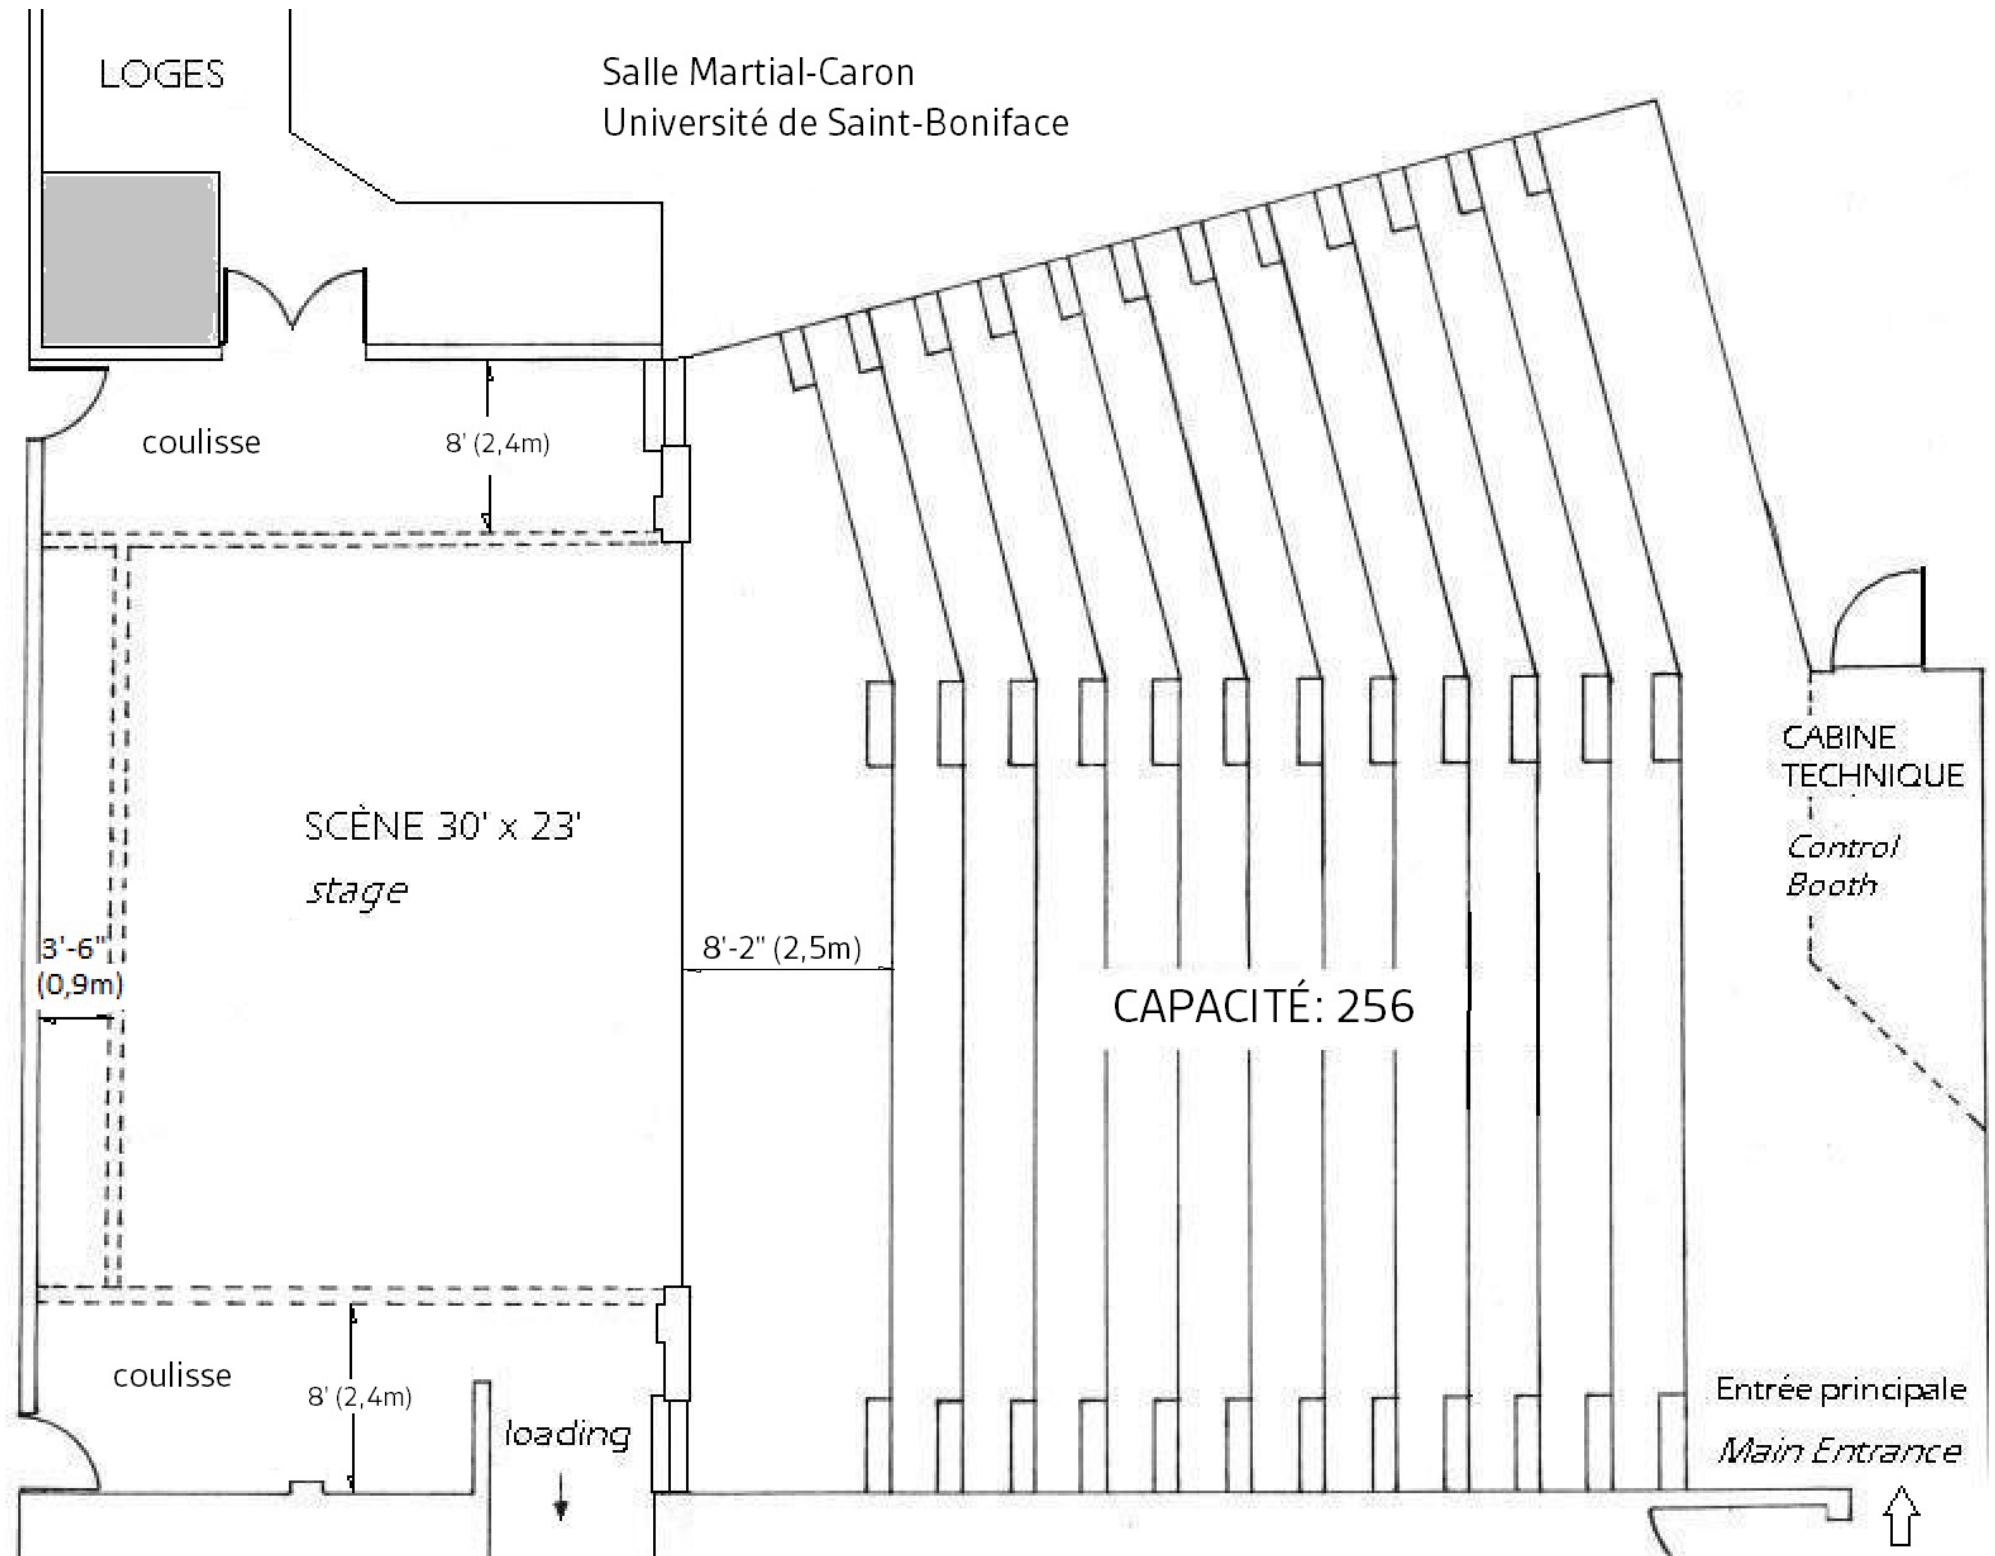

Salle Martial-Caron
Université de Saint-Boniface

LOGES

coulisse

8' (2,4m)

SCÈNE 30' x 23'
stage

3'-6"
(0,9m)

8'-2" (2,5m)

CAPACITÉ: 256

CABINE
TECHNIQUE
*Control
Booth*

Entrée principale
Main Entrance

coulisse

8' (2,4m)

loading